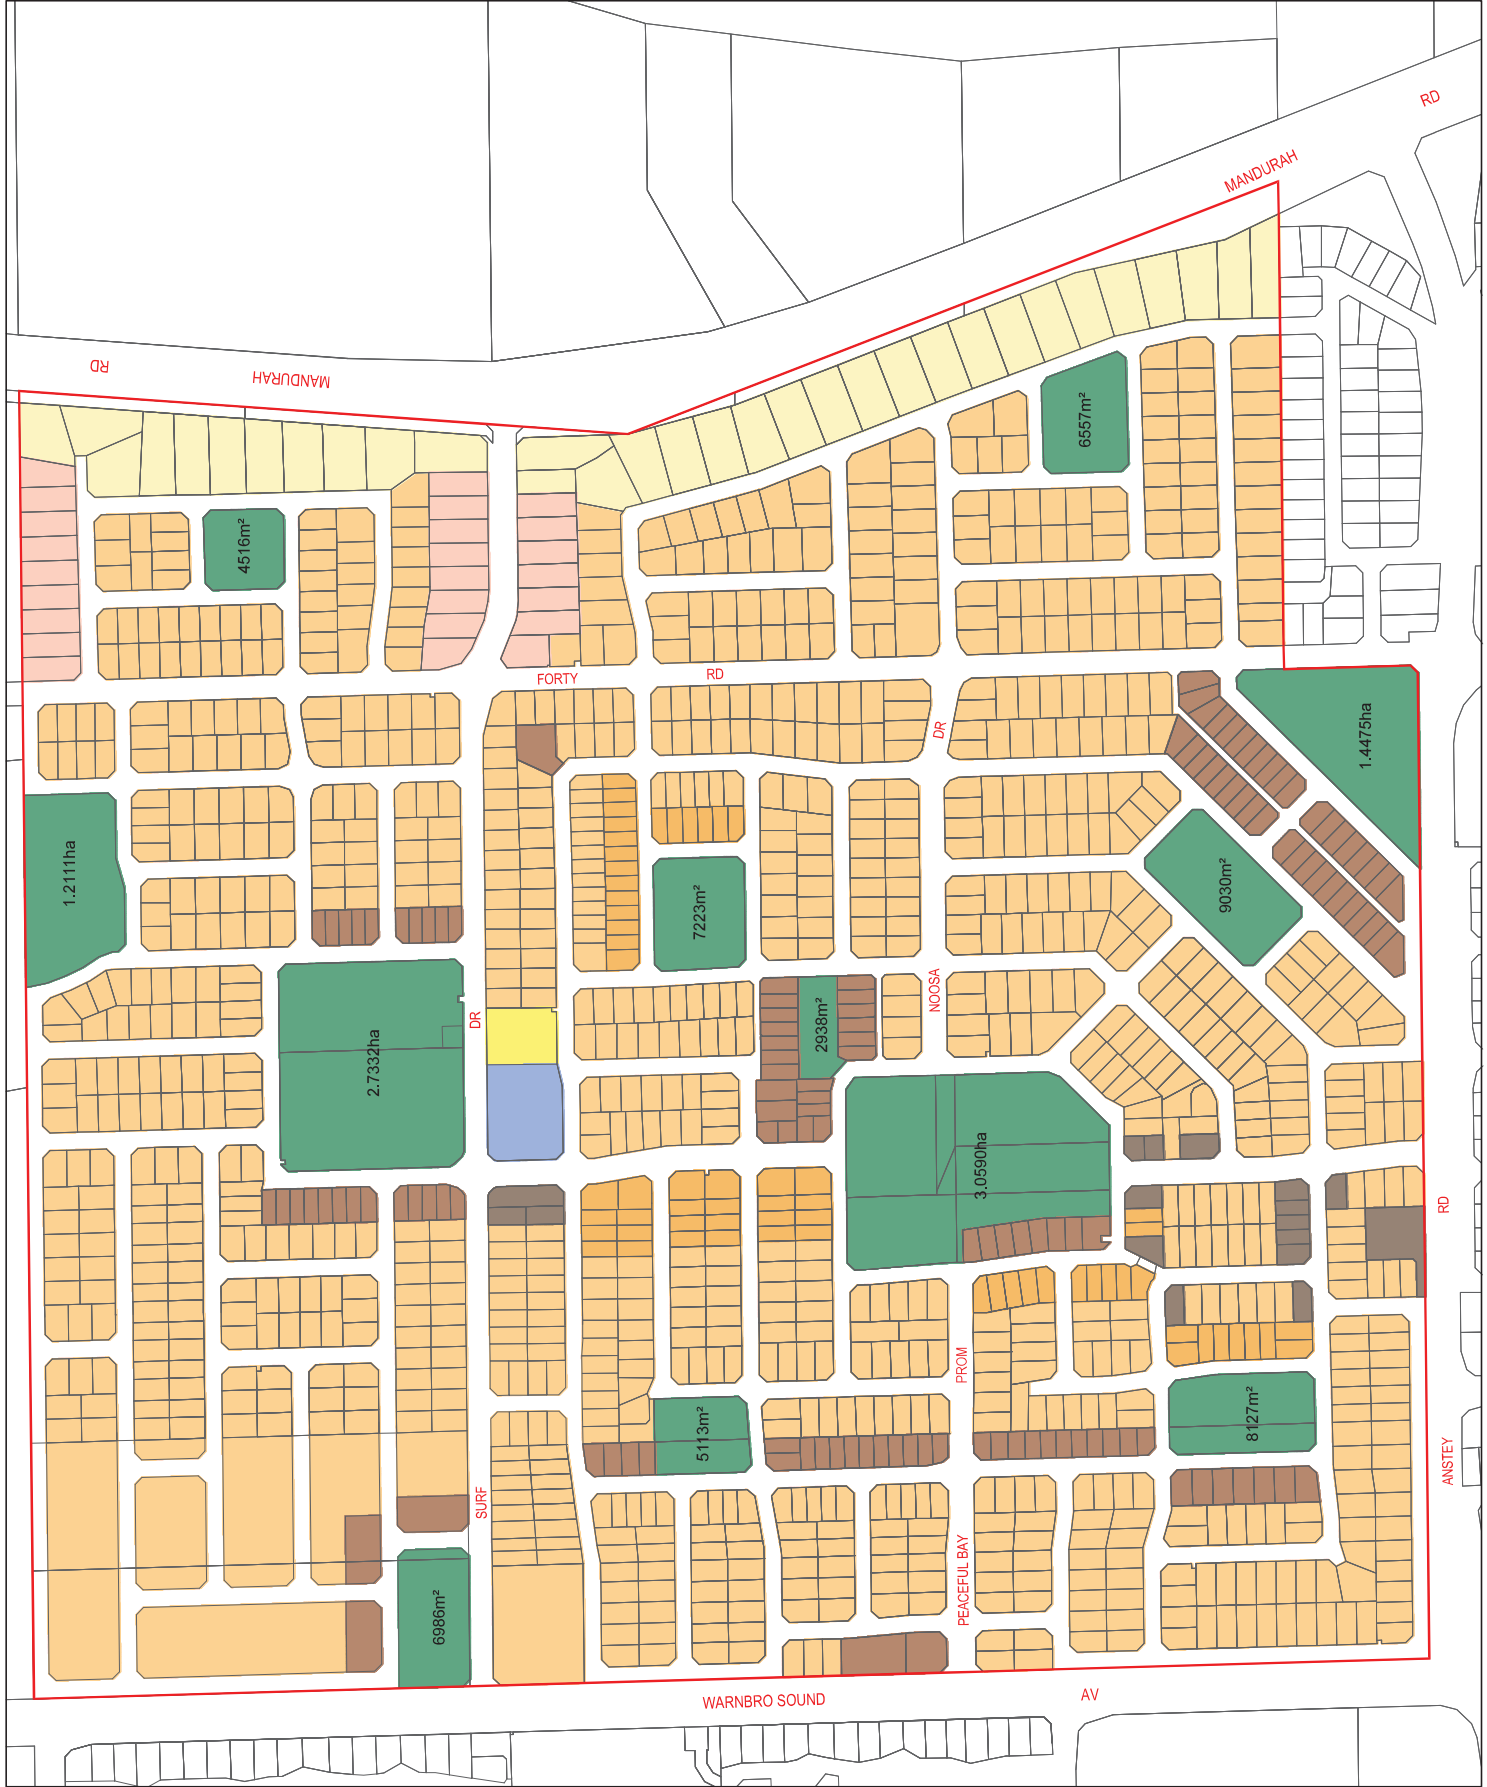

Anstey Park

- Commercial
- Community
- Public Open Space
- R10
- R20
- R25
- R30
- R40
- R5

- Existing Cadastral
- Anstey Park Boundary

Disclaimer: Digital Cadastral Data supplied by Landgate, Perth WA. Whilst all care has been taken, no responsibility shall be taken for any omissions or errors in this documentation.

NOT TO SCALE